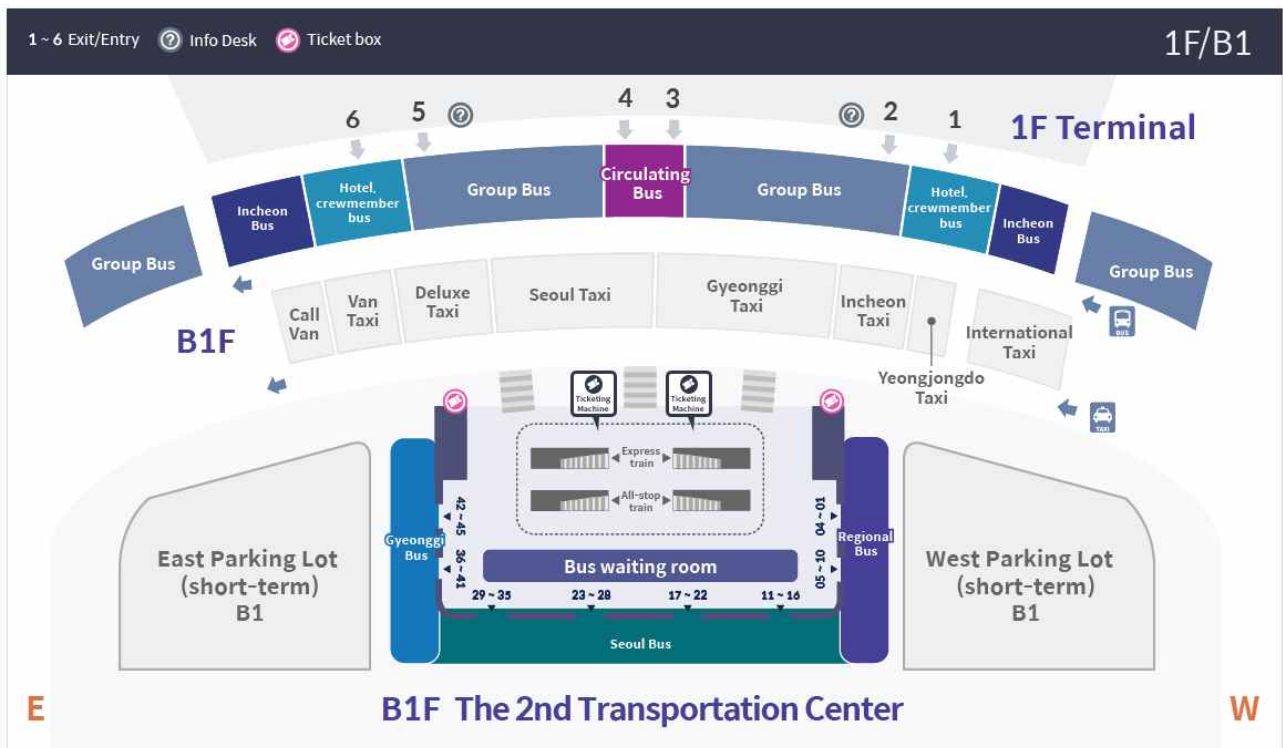

For those will arrive at Terminal 2, please proceed to the first basement (B1) level. You can purchase bus tickets and get information at ticketing offices indoors on The 2nd Transportation Center (B1).

Please refer to the Incheon Airport Homepage (https://www.airport.kr/ap_cnt/en/tpt/pblcpt/pblcpt.do).

1. Bus route : Incheon Airport Terminal 1 → Terminal 2 → Korea Coast Guard HQ → **Orakai Songdo Park Hotel** → Central Park Hotel / Gyeongwonjae Ambassador Hotel → Holiday Inn Incheon Songdo → Skypark Incheon Songdo → Oakwood Premier Incheon → Sheraton Grand Incheon Hotel

2. Bus timetable and location of bus stop for Terminal 1

Departure Time								
05:43	06:13	06:44	07:12	07:38	08:15	08:54	09:28	09:56
10:23	10:57	11:33	12:23	13:13	14:03	14:44	15:23	16:04
16:41	17:24	18:07	18:48	19:43	20:32	21:23	22:00	22:38

3. Bus timetable and location of bus stop for Terminal 2

Departure Time								
06:03	06:33	07:4	07:32	07:58	08:35	09:14	09:48	10:16
10:43	11:17	11:53	12:43	13:33	14:23	15:04	15:43	16:24
17:01	17:44	18:27	19:08	20:03	20:52	21:43	22:20	22:58